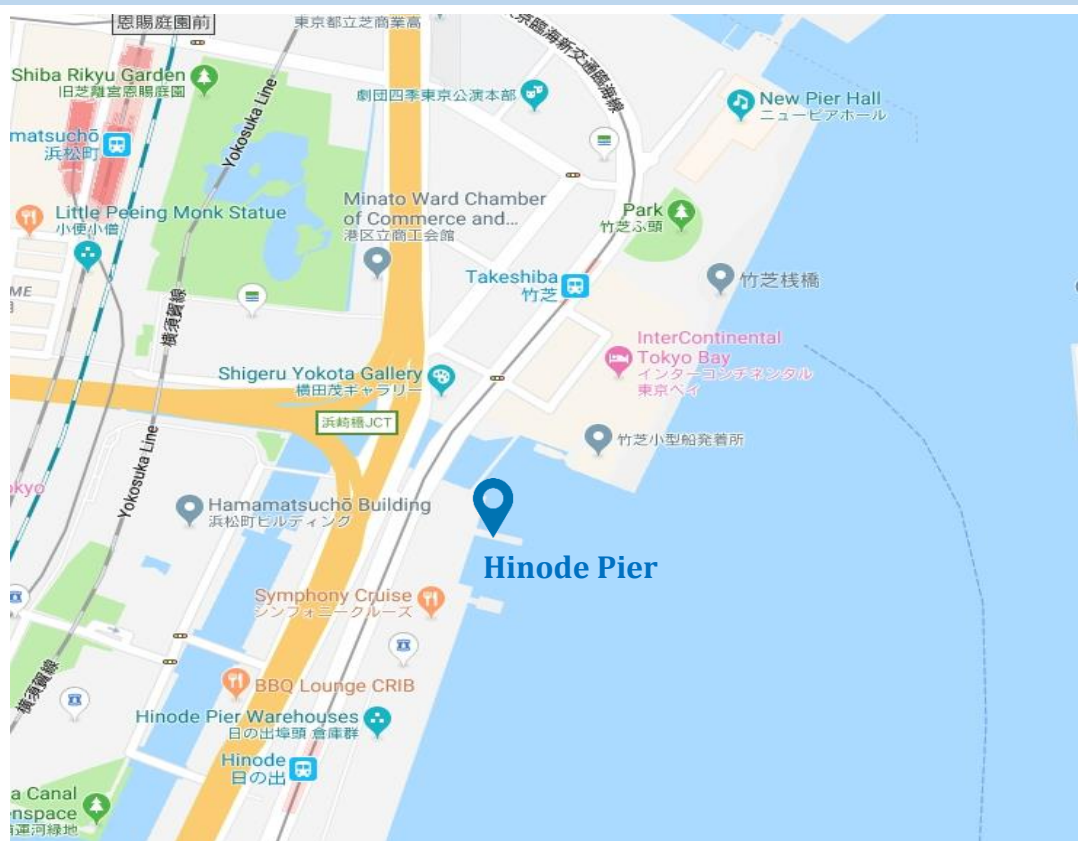

Hinode Pier

Location: 2-7-204 kaigan, Minato-ku, Tokyo

< Access >

【By Train】

Yurikamome line to Hinode station (日の出駅), 3 min walk from exit.

JR line to Hamamatsuchō station (浜松町駅), 8 min walk from North exit North exit

Anniversary Cruise

アニバーサリークルーズ事務局

TEL:03-6809-6455