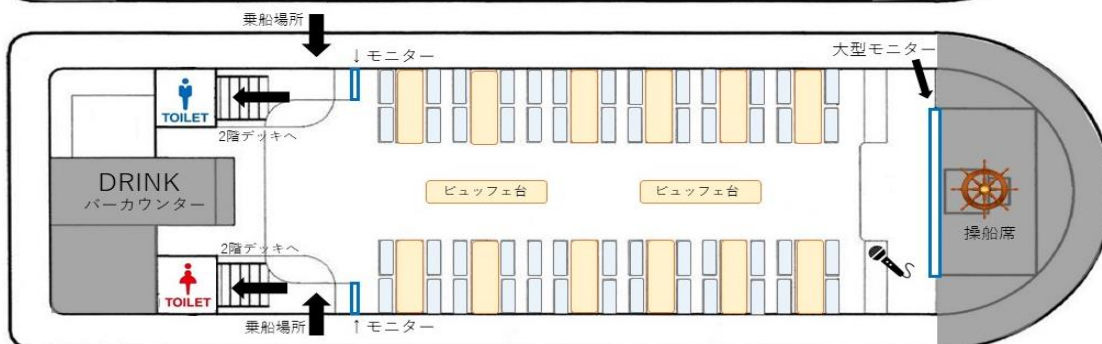

Basic Routes

- Odaika Area Course
- Yokohama Area Course
- Night View Of The Factory
- Haneda Airport Area