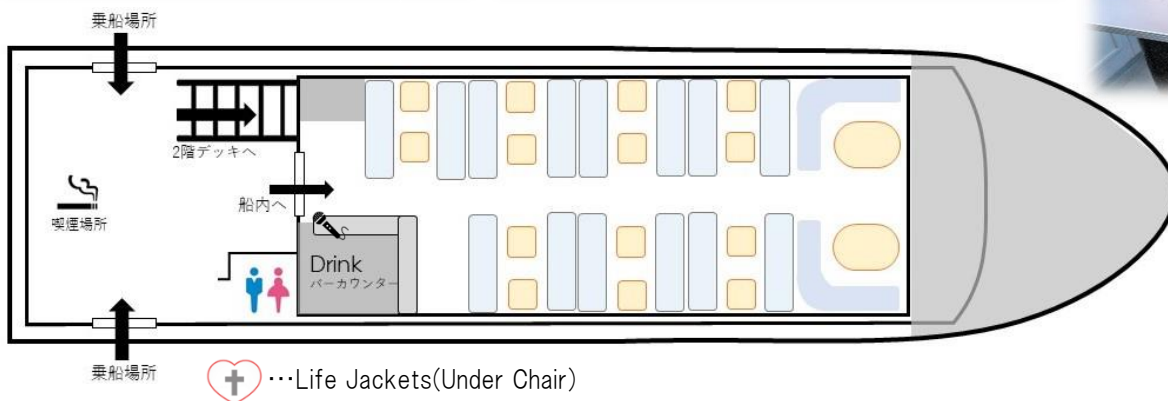

No.29 Ocean Craft

Capacity 88

Seats

Main Floor 50

Deck Types

1F Rear Deck
2F Deck

Restroom

Unisex Toilet 1

Extra Information

Microphone, CD,
PC(cable),
Large TV Monitor

Pier Details

- Odaiba Pallete Town Pier
- Ariake Pier
- Takeshiba kogatasen Pier
- Yokohama Minatomirai Pukari Pier
- Zono Hana Pier

Basic Routes

- Odaiba Area
- Yokohama Area
- Night View Of The Factory
- Haneda Airport Area

Cruise Examples And Other Details Are Here