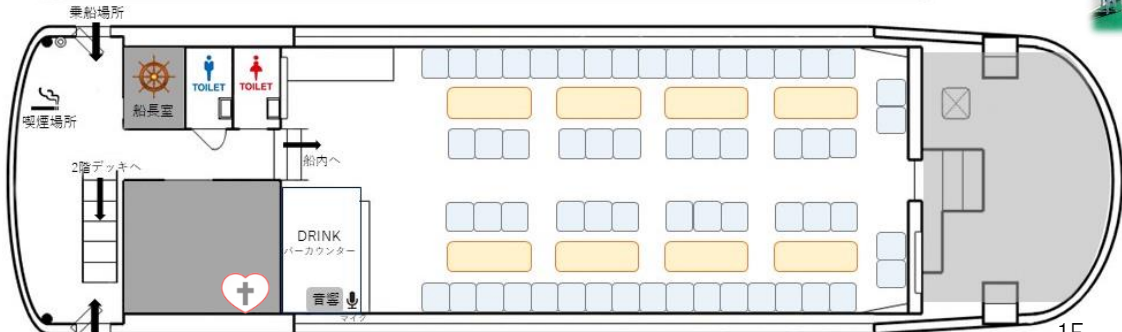

Basic Course

- Odaiba Area Course
- Sumida River Course
- Haneda Airport Course
- Yokohama Minatomirai Course
- Night View OF The Factory