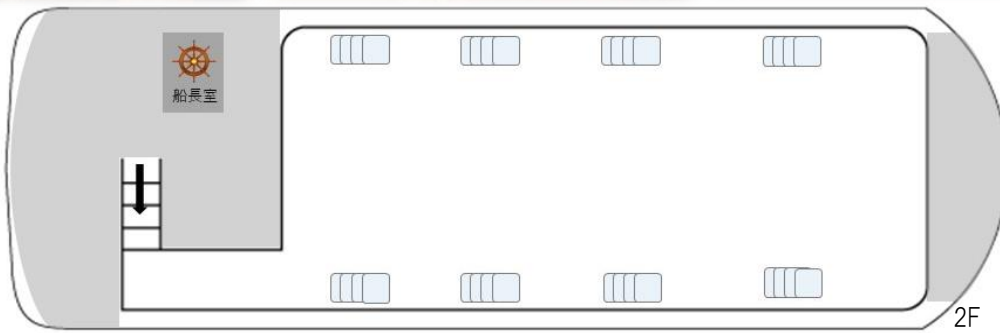

Basic Course

- Odaiba Area Course
- Sumida River Course
- Haneda Airport Course
- Yokohama Minatomirai Course
- Night View OF The Factory