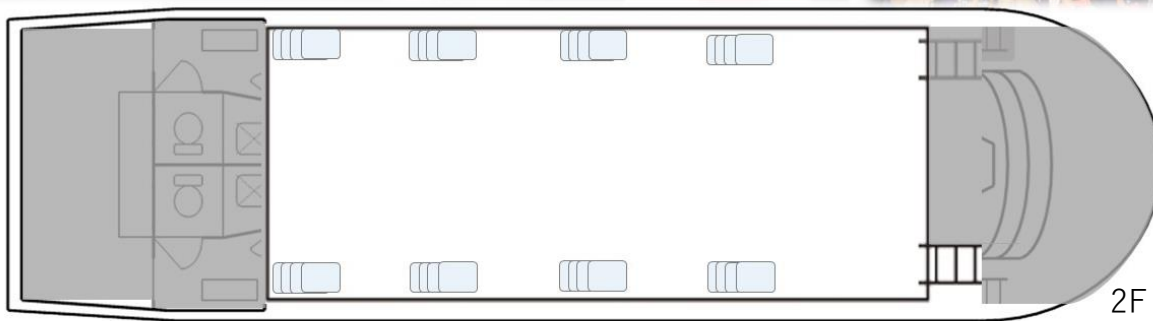

Basic Routes

- Odaiba Area Course
- Sumida River Course
- Haneda Airport Course
- Yokohama Area Course
- Night View Of The Factory