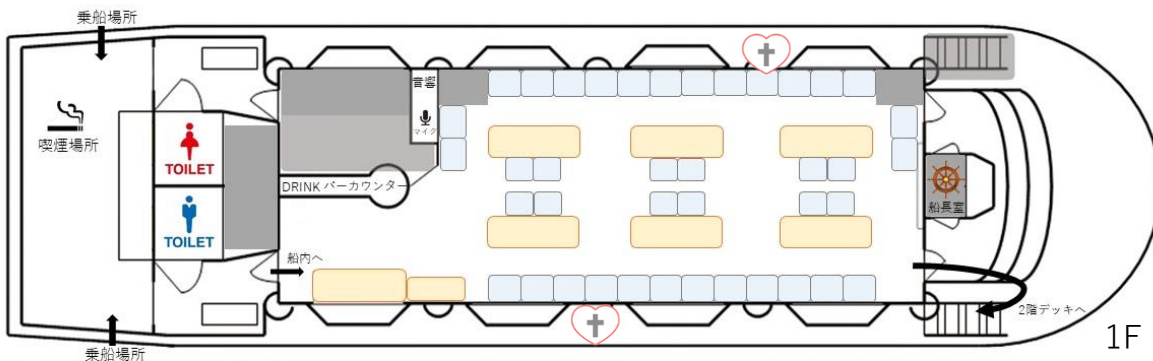

Basic Routes

- Odaiba Area Course
- Sumida River Course
- Haneda Airport Course
- Yokohama Area Course
- Night View Of The Factory