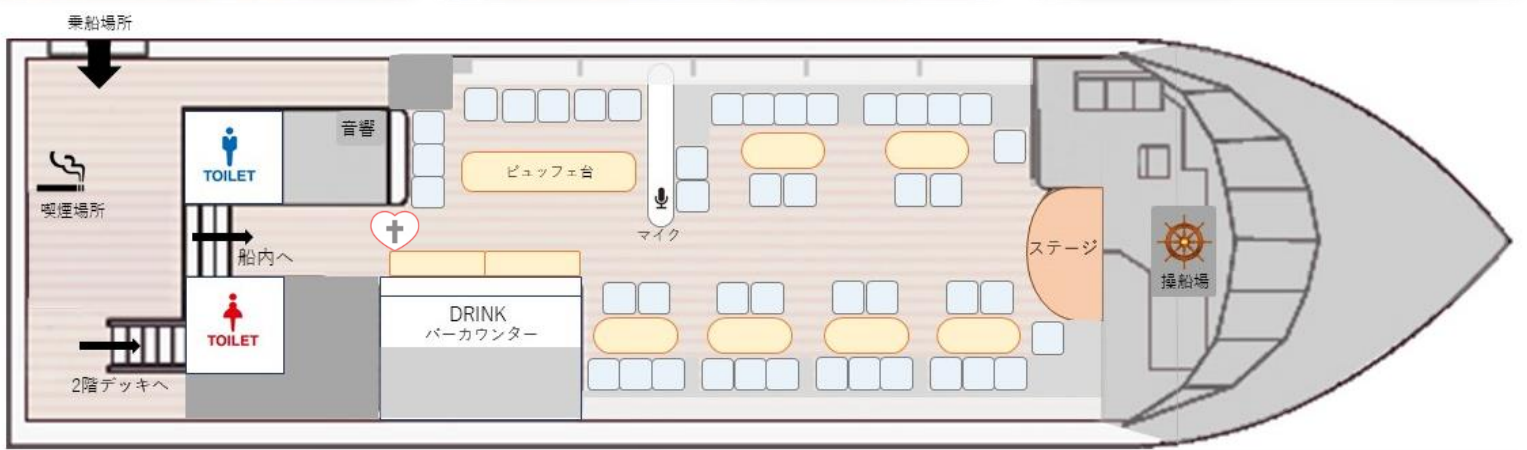

Cruise Examples
And Other Details
Are Here⇒