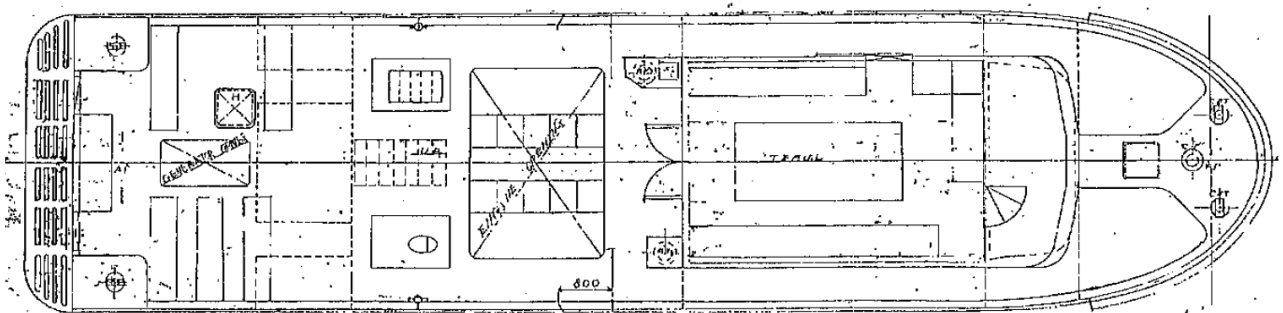

Cruise Examples And Other Details Are Here