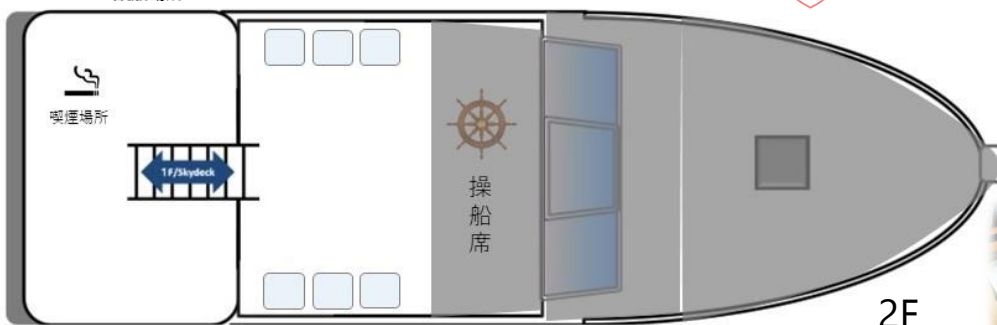

Cruise Examples And Other Details Are Here