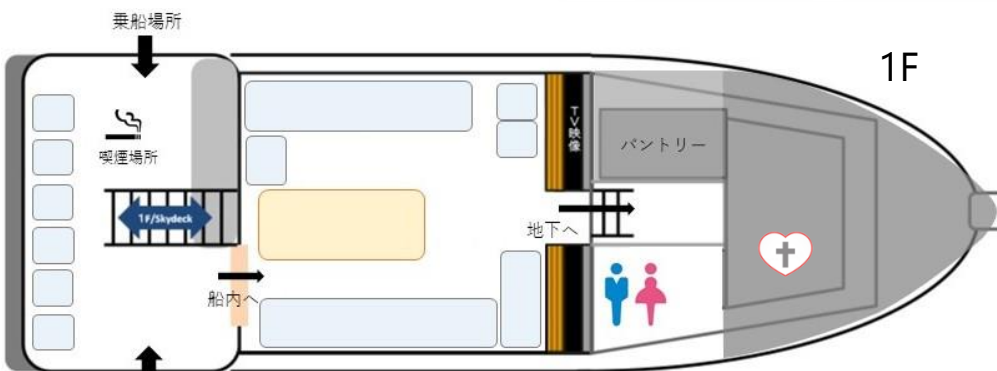

No.14 Salon De Kazu

Capacity 30

Seats

Main Floor 20
1F Front Deck 16
1F Rear Deck 10

Deck Types

1F Front Deck
1F Rear Deck
2F Deck(Captain)

Restroom

Unisex Toilet 1

Extra Information

Microphone, Karaoke
Monitor
iPod (Available)
BBQ (Available)

Pier Details

- Minatomirai Pukari Pier
- Osanbashi Warf Building-mae Pier

Basic Routes

- Yokohama Area Course
- Night View Of The Factory
- Haneda Airport Area