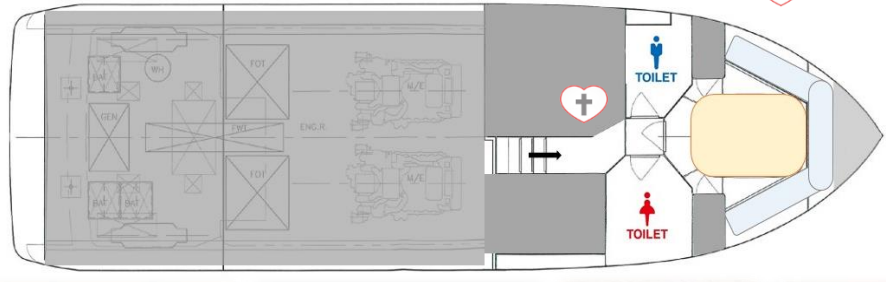

No.6 Mid Blue

Capacity 30

Seats

Main Floor 12
Lower Room 6
1F Rear Deck 10

Deck Types

1F Front Deck
1F Rear Deck
2F Deck(Roof Covering)

Restroom

1F Women1
Men 1

Basic Routes

- Odaiba Area Course
- Yokohama Area Course
- Night View Of The Factory
- Haneda Airport Area

Life Jacket

Cruise Examples
And Other Details
Are Here=>