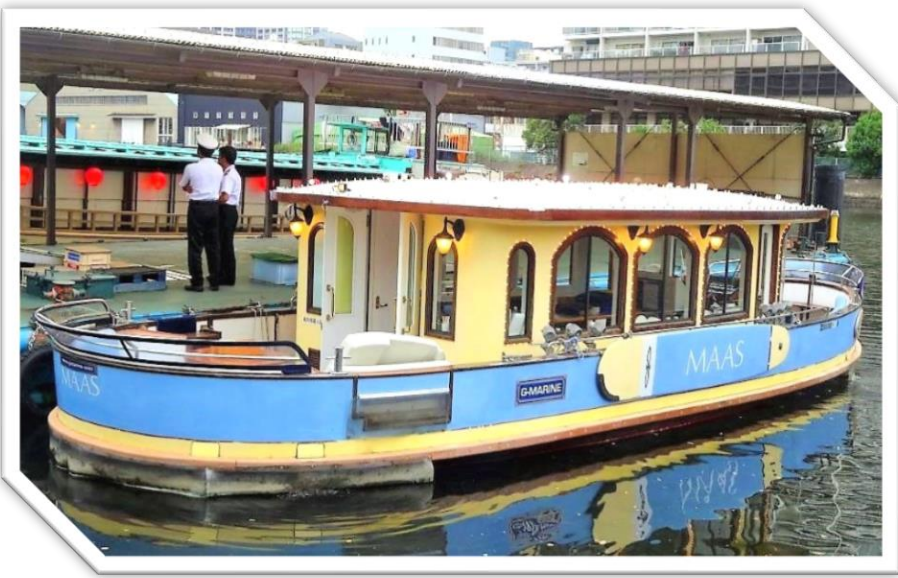

No.2 Maas

Capacity 12

Seats

Main Floor 12

Deck Types

1F Front Deck
1F Rear Deck

Restroom

Unisex Toilet 1

Extra Information

Microphone, Karaoke,
Monitor, CD

Pier Details

- Asashio Kogatasen Pier · Etchujima Pier
- Sakurabashi Pier · Azumabashi Pier · Nihonbashi Pier

Basic Course

- Odaiba Area Course
- Sumida River Course

Cruise Examples And Other Details Are Here