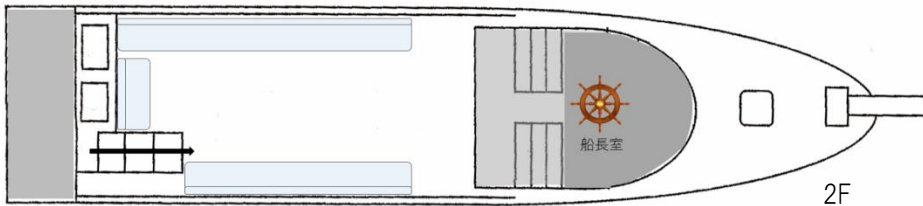

Cruise Examples
And Other
Details are
Here