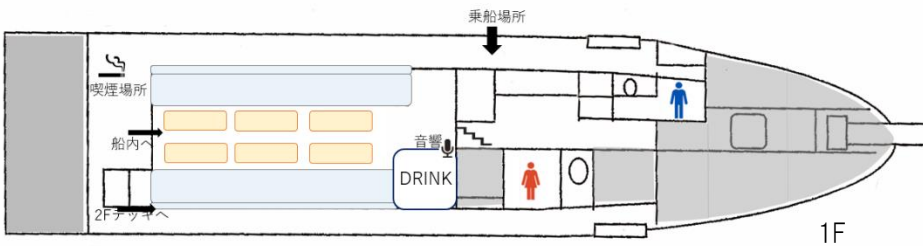

Extra Information

Microphone, CD, DVD, iPod,
PC Connection(Wiring)
TV Monitor
BBQ (Available)

Pier Details

- Asashio Kogatasen Noriba
- Etchujima Pier

Basic Routes

- Odaiba Area Course
- Haneda Airport Course